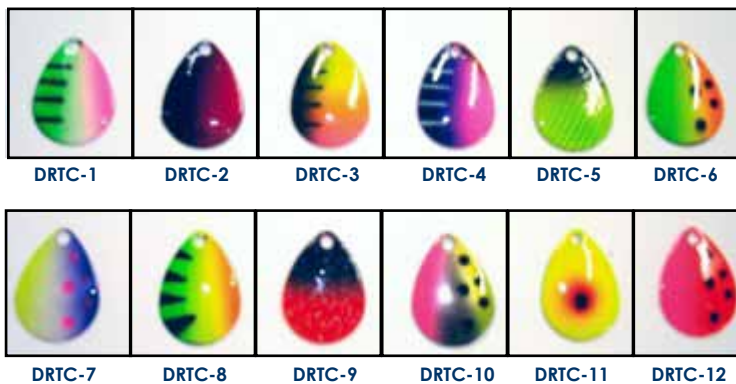

Drift Rigs Triple Hook Custom Colors

Custom Painted Triple Hook Harnesses - DRTC-Color Number
Example: DRTC-1

- 36" lead, Size 3 Blade, Size 6 Hook

Price: $2.99 each