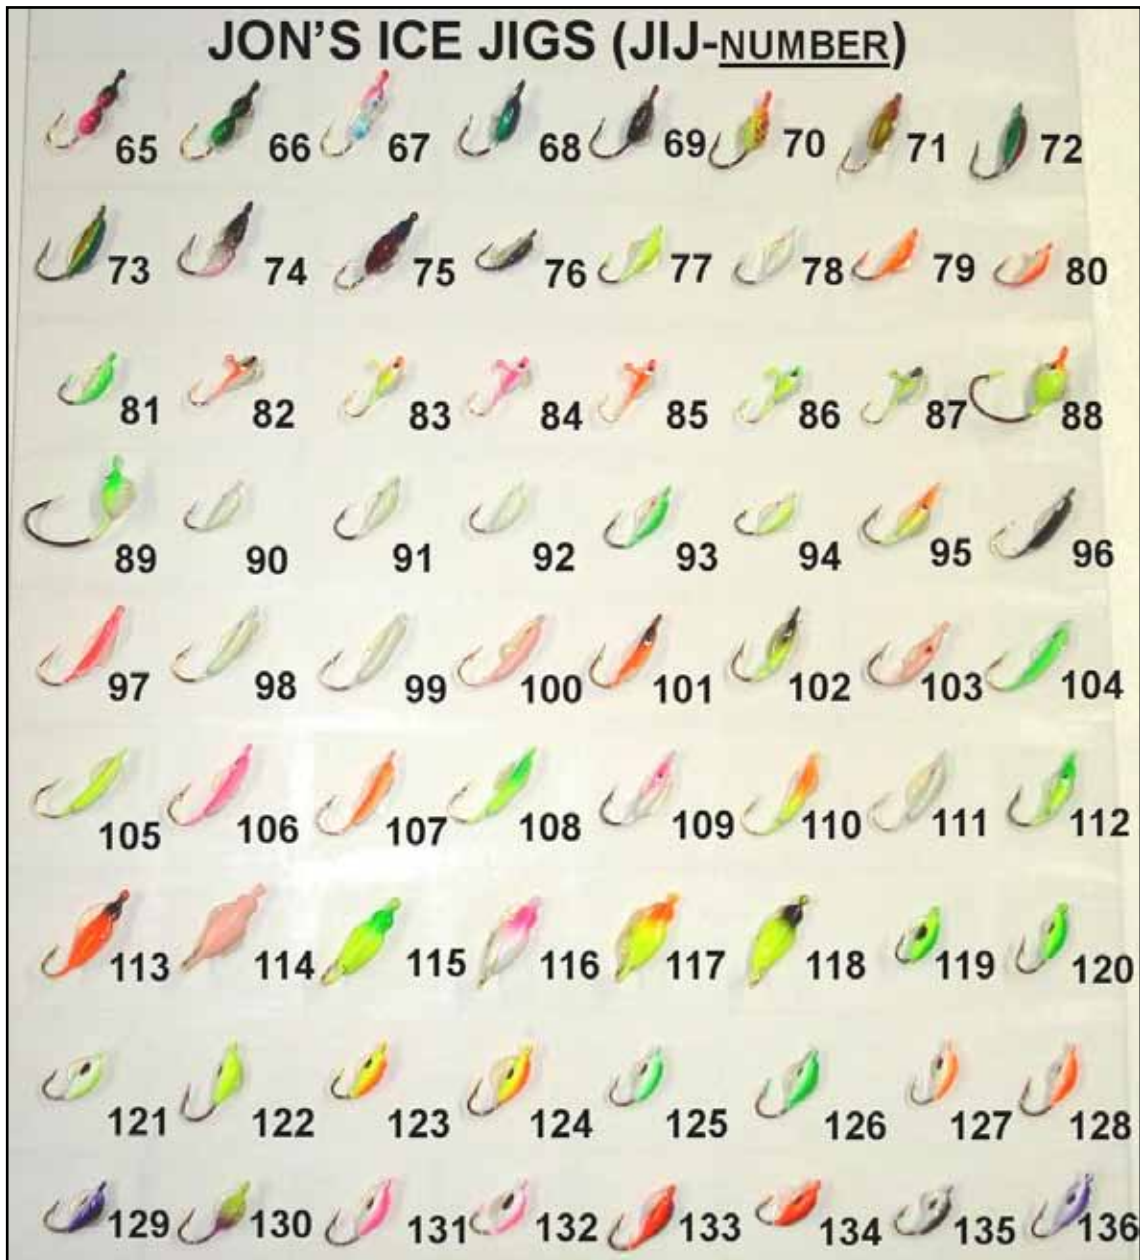

Catchmore Ice Jigs
Jon's Series

• JIJ-Number - $1.19 each, sold 12 per card