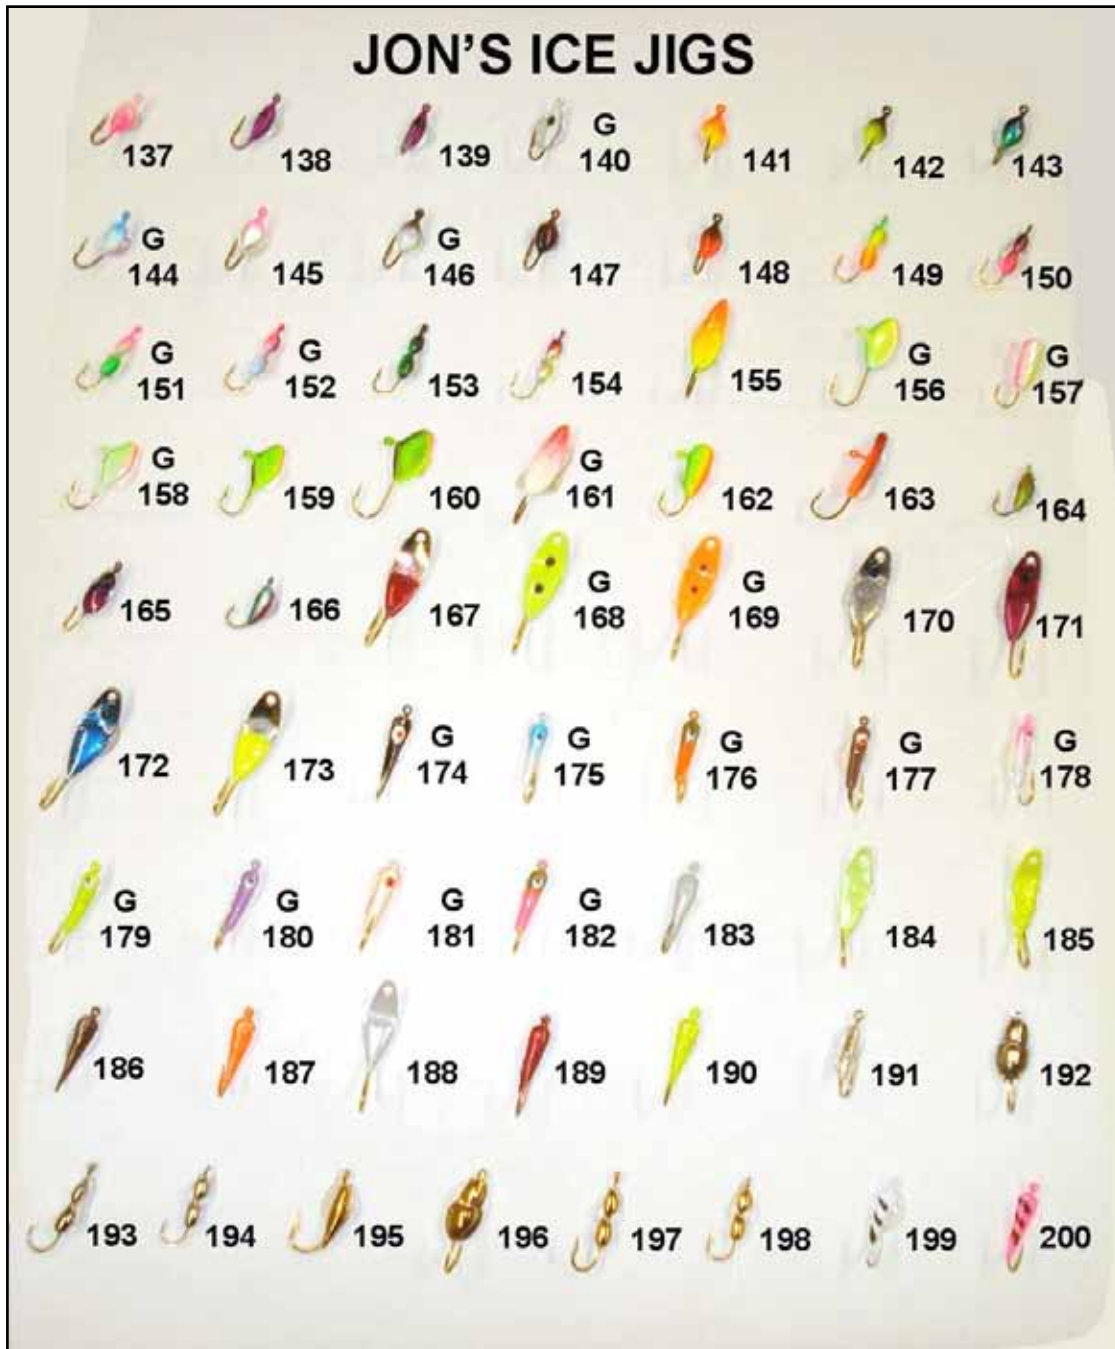

## Catchmore Ice Jigs Jon's Series

• JIJ-Number - \$1.49/each, sold 12 per card

Catchmore Ice Jigs  
Jon's Series

• JIJ-Number - \$1.19 each, sold 12 per card

**Catchmore Ice Jigs  
Jon's Series**

• JIJ-Number - \$1.19 each, sold 12 per card